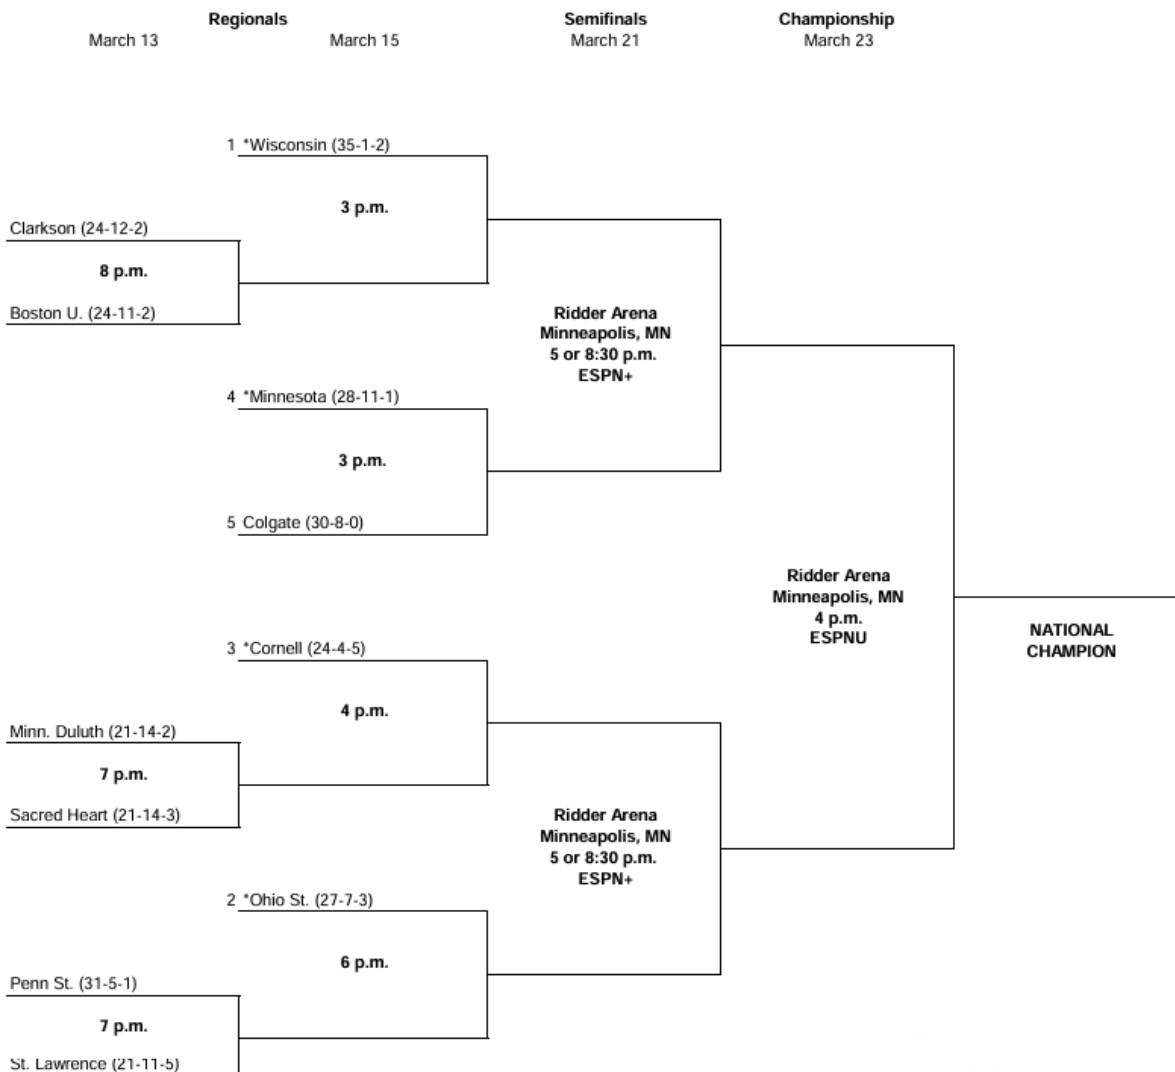

2024-25 NCAA DIVISION I WOMEN'S NCAA TOURNAMENT

Last Updated: 3/12/2025

HELPFUL LINKS

Frozen Four History: <https://www.collegehockeyinc.com/womens-frozen-four/>

NCAA Record Book: <http://fs.ncaa.org.s3.amazonaws.com/Docs/stats/w_icehockey_rb/NC.pdf>

NCAA Tournament Bracket: <https://www.ncaa.com/brackets/icehockey-women/nc/2025>

National Scoring Leaders: <https://www.collegehockeyinc.com/women/national/natplayer25.php>

National Goaltending Leaders: <https://www.collegehockeyinc.com/women/national/natgoalie25.php>

National Team Leaders: <https://www.collegehockeyinc.com/women/national/natteam25.php>