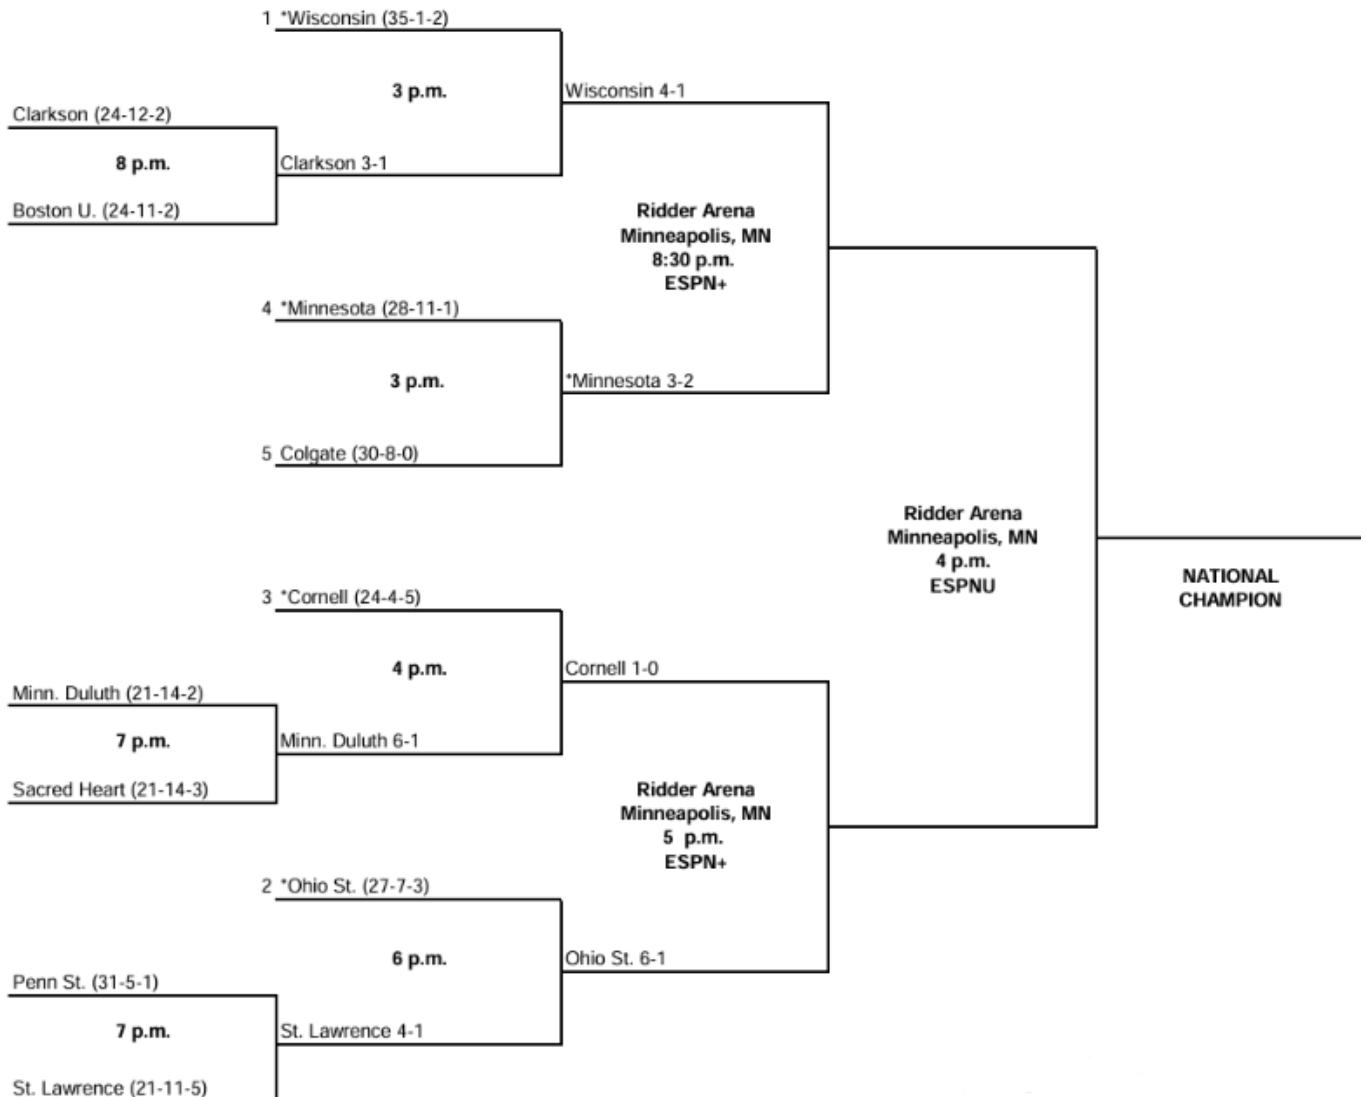

2024-25 NCAA DIVISION I WOMEN'S NCAA FROZEN FOUR

Last Updated: 3/20/2025

HELPFUL LINKS

Frozen Four History: <https://www.collegehockeyinc.com/womens-frozen-four/>

NCAA Record Book: <http://fs.ncaa.org.s3.amazonaws.com/Docs/stats/w_icehockey_rb/NC.pdf>

NCAA Tournament Bracket: <https://www.ncaa.com/brackets/icehockey-women/nc/2025>

National Scoring Leaders: <https://www.collegehockeyinc.com/women/national/natplayer25.php>

National Goaltending Leaders: <https://www.collegehockeyinc.com/women/national/natgoalie25.php>

National Team Leaders: <https://www.collegehockeyinc.com/women/national/natteam25.php>