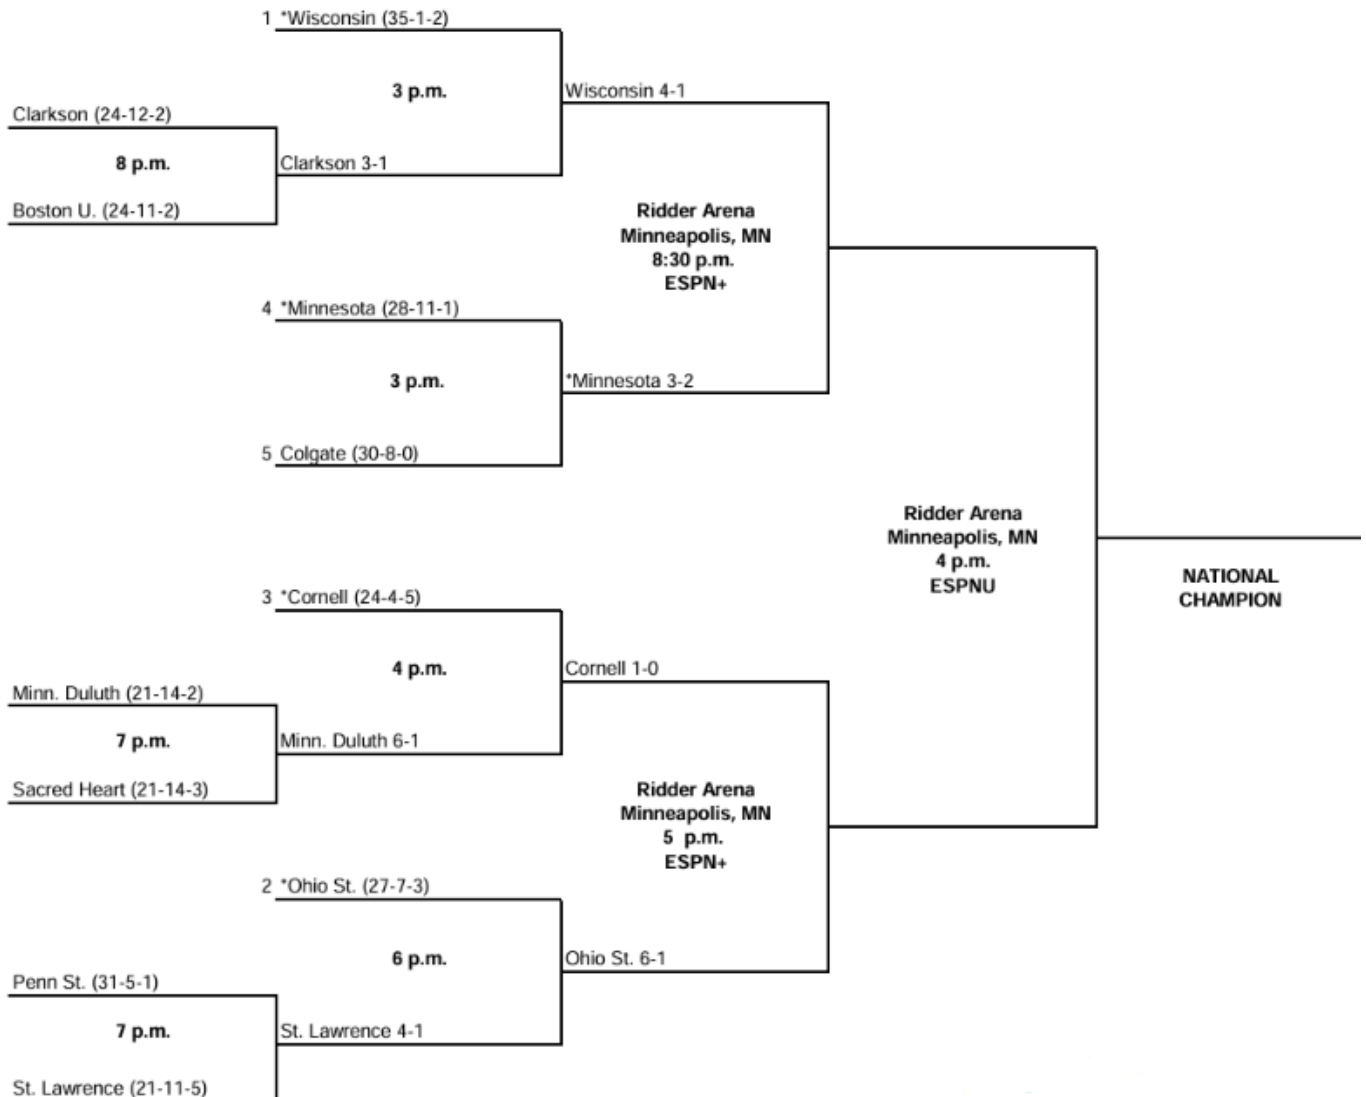

2024-25 NCAA DIVISION I WOMEN'S NCAA FROZEN FOUR

Last Updated: 3/18/2025

HELPFUL LINKS

Frozen Four History: <https://www.collegehockeyinc.com/womens-frozen-four/>

NCAA Record Book: <http://fs.ncaa.org.s3.amazonaws.com/Docs/stats/w_icehockey_rb/NC.pdf>

NCAA Tournament Bracket: <https://www.ncaa.com/brackets/icehockey-women/nc/2025>

National Scoring Leaders: <https://www.collegehockeyinc.com/women/national/natplayer25.php>

National Goaltending Leaders: <https://www.collegehockeyinc.com/women/national/natgoalie25.php>

National Team Leaders: <https://www.collegehockeyinc.com/women/national/natteam25.php>